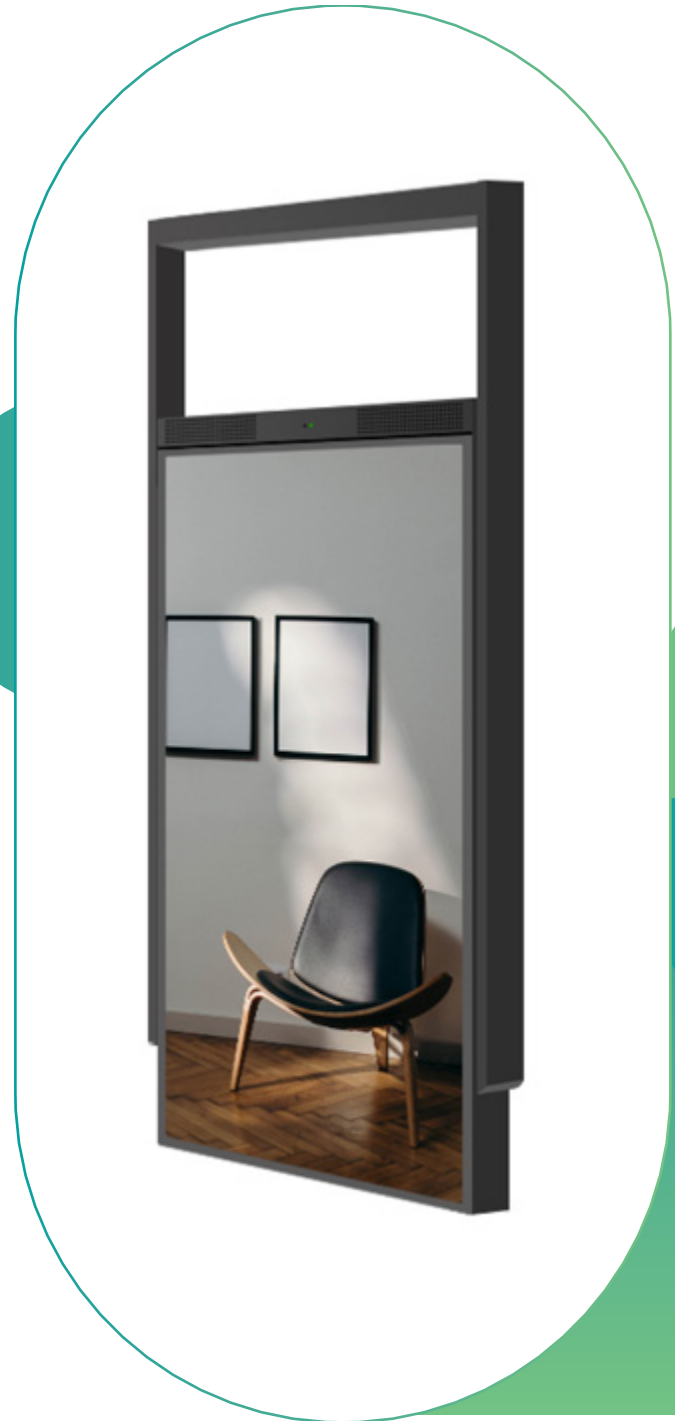

## Window Display

- WA-C430H
- WA-C490H
- WA-C550H
- WA-C650H

- Product Name : 43/49/55/65 Inch
- Wall-mounted Single Shade Screen
- Display Area: 945.8\*533.8/1078.8\*608.8/1213.8\*684.8/1432.8\*807.8mm
- Resolution: 1080\*1920
- Brightness: 2500 nits

normal glass

# Window Display

- WA-C430SH
- WA-C490SH
- WA-C550SH
- WA-C650SH

- Product Name : 43/49/55/65 Inch
- Hanging Single Shade Screen
- Display Area: 945.8\*533.8/1078.8\*608.8/1213.8\*684.8/1432.8\*807.8mm
- Resolution: 1080\*1920
- Brightness: 2500 nits

## Window Display

- WA-C430SL
  - WA-C490SL
  - WA-C550SL
  - WA-C650SL
- 
- Product Name : 43/49/55/65 Inch
  - Standing Single Shade Screen
  - Display Area: 945.8\*533.8/1078.8\*608.8/1213.8\*684.8/1432.8\*807.8mm
  - Resolution: 1080\*1920
  - Brightness: 2500 nits